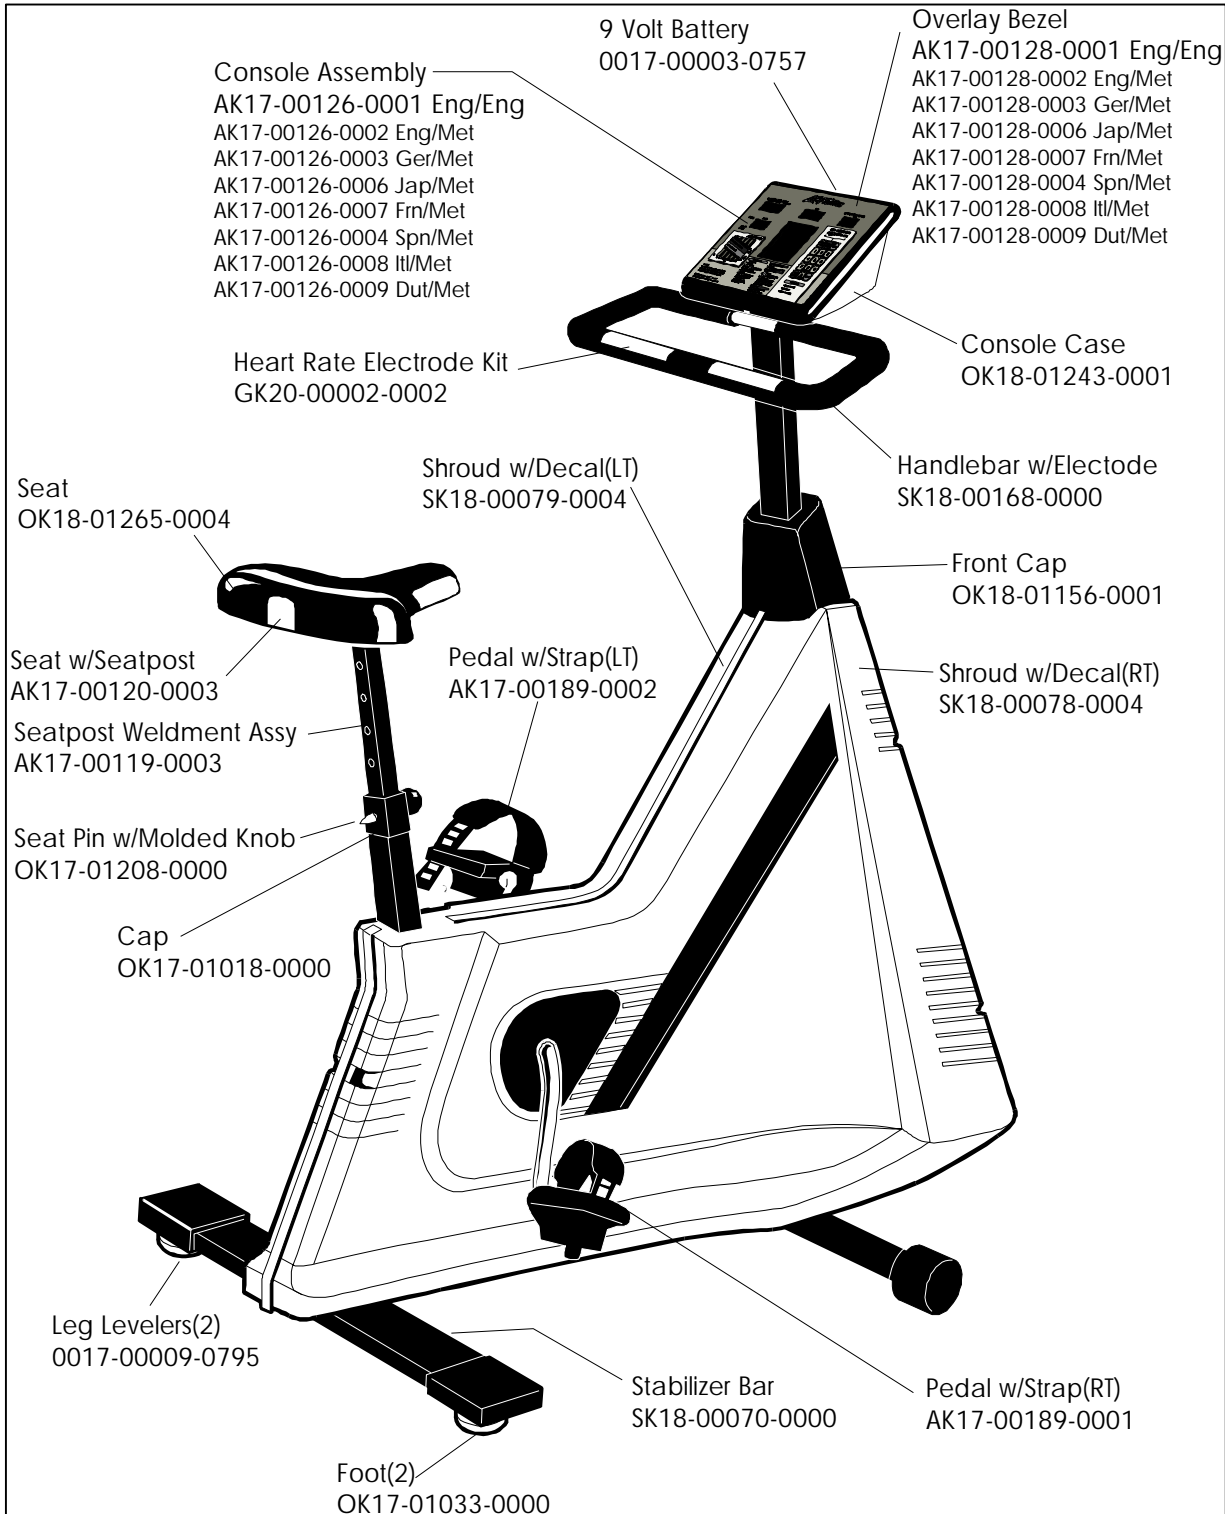

**LC-6500HR
EXERCISE BIKE**

GE09-00012-XXXX

**SN # 824405-824504 &
827638-831838**

**LC-6500HR
EXERCISE BIKE**

GE09-00012-XXXX

**SN # 824405-824504 &
827638-831838**